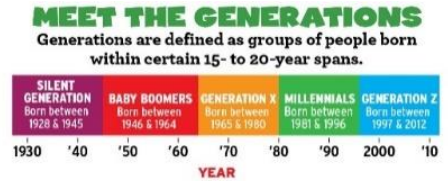

Having a Spiritually awakened daughter helped me peep in on Spirituality from time to time, but I initially Spiritually awakened in 2014 when I moved to Austin, TX, and joined several weekly Spiritual meetup.com meetings. The area at that time had an extremely large Metaphysical community. Out of the 3 million people that stayed in Austin, there were 350,000 involved in energy work. By the time I left there in 2018, I was very Spiritually aware and even holding my own Tarot Readings. I resonated with so many people in the area at that time. Some felt like they were my 'kindred spirit' and others swore up and down that they had met me before so there is a good chance that I did run into my

soul group at that time. I was just too new to Spirituality to really understand what was happening.

My Star Family

You are more than just from the Silent Generation, a Baby

Boomer,
Generation
X, Millennial
or
Generation

Z. You are a **#StarSeed**. A **StarSeed** is a beautiful, multidimensional light being whose soul has origins in distant light systems, galaxies and constellations. I find everything Spiritual to be very intriguing and fascinating especially now knowing there are others like me out there who are also probably trying to find their Star Family. Understanding your Star Family is like understanding yourself. Until recently I knew nothing about being a part of a **#StarFamily**. I just knew as a 'Black Sheep', that I wanted very little to do with the Earth Family that I was born into. For years I thought someone had left me on my parents' doorstep or my parents agreed to raise me for someone else. When I started studying Spirituality and once I found out that I came through my parents and I am not of my parents, then everything in my life just clicked.

Earlier I thought **Andromedan** was my **Star Family** mostly because they are creative, and many are writers. They defy authority, love freedom and many are Nomads just like me. It's also ironic that my youngest daughter is from the **Andromedan Star Family**. She was Spiritually activated when she was young, so she is way more Spiritually advanced than me. The **Andromedans** have even visited her in her dreams and told her she was part of their Star Family, so she knows for sure which Star Family she is a part of.

Another reason I thought I was from the **Andromedan Star Family** is everytime I fill out an online survey, it came back Andromedan. However, once I learned about the **Blue Rays' traits** and them being '**Baby Boomers**' and '**Black Sheeps**', these StarSeed traits resonated with me more than the others. Looking back at all my research now I would say I am a **Blue Ray** and an **Indigo Hybrid**. The **Indigo Children** were warriors trying to change the system from the inside out and that definitely describes my life.