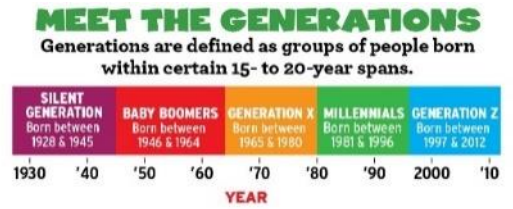

soul group at that time. I was just too new to Spirituality to really understand what was happening.

My Star Family

You are more than just from the Silent Generation, a Baby Boomer, Generation X, Millennial, or Generation Z. You are a **#StarSeed**. A **StarSeed** is a beautiful, multidimensional light being whose soul has origins in distant light systems, galaxies, and constellations. I find everything Spiritual to be intriguing especially now knowing there are others like me out there who are also probably trying to find their Star Family. Understanding your Star Family is like understanding yourself. Until recently I knew nothing about being a part of a **#StarFamily**. I just knew as a 'Black Sheep', that I wanted very little to do with the Earth Family that I was born into. For years I thought someone had left me on my parents' doorstep or my parents agreed to raise me for someone else. When I started studying Spirituality and once I found out that I came through my parents and I am not of my parents, then everything in my life just clicked.

Earlier I thought **Andromedan** was my **Star Family** mostly because they are creative, and many are writers. They defy authority, and love freedom and many are Nomads just like me. It's also ironic that my youngest daughter is from the **Andromedan Star Family**. She was Spiritually activated when she was young, so she is way more Spiritually advanced than me. The **Andromedans** have even visited her in her dreams and told her she was part of their Star Family, so she knows for sure which Star Family she is a part of.

Another reason I thought I was from the **Andromedan Star Family** is every time I fill out an online survey, it comes back Andromedan. However, once I learned about the **Blue Rays' traits** and them being '**Baby Boomers**' and '**Black Sheeps**', these StarSeed traits resonated with me more than the others. Looking back at all my research now I would say I am a **Blue Ray StarSeed** and an **Indigo Hybrid**. The **Indigo Children** were warriors trying to change the system from the inside out and that definitely describes my life.